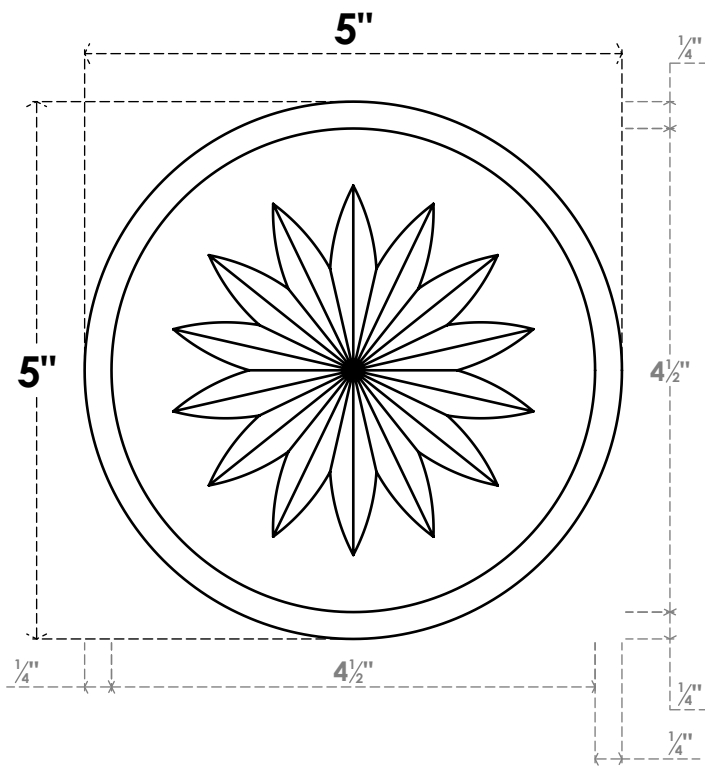

# ROSP050X050X100GRY10

5"W X 5"H X 1"P STANDARD GRAYSON FLOWER ROSETTE WITH BEVELED EDGE, ARCHITECTURAL GRADE PVC

**FRONT**

**SIDE**

EKENA MILLWORK  
2300 WEST MAIN ST.  
CLARKSVILLE, TX 75426  
TOLL FREE: 866-607-0453  
WWW.EKENAMILLWORK.COM