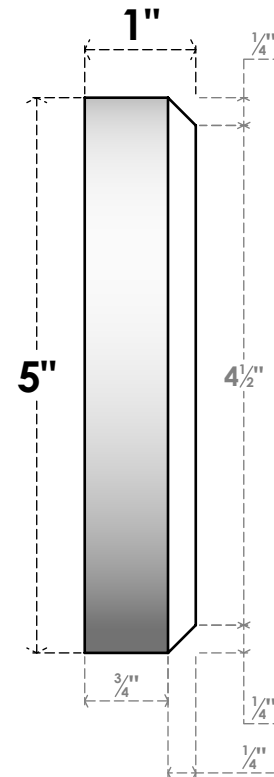

# ROSP050X050X100GRY10

5"W X 5"H X 1"P STANDARD GRAYSON FLOWER ROSETTE WITH BEVELED EDGE, ARCHITECTURAL GRADE PVC

**FRONT**

**SIDE**

EKENA MILLWORK  
2300 WEST MAIN ST.  
CLARKSVILLE, TX 75426  
TOLL FREE: 866-607-0453  
WWW.EKENAMILLWORK.COM

**NOTES**

1. INSTALLATION TO BE COMPLETED IN ACCORDANCE WITH MANUFACTURER'S SPECIFICATIONS.
2. DRAWING MAY NOT BE TO SCALE
3. THIS DRAWING IS INTENDED FOR DESIGN AND PLANNING PURPOSES ONLY.
4. ALL INFORMATION CONTAINED HEREIN WAS CURRENT AT THE TIME OF DEVELOPMENT BUT MUST BE REVIEWED AND APPROVED BY THE PRODUCT MANUFACTURER TO BE CONSIDERED ACCURATE.
5. ARCHITECTURAL GRADE PVC PRODUCTS ARE MADE FROM EXPANDED CELLULAR PVC AND COME NATURALLY WHITE BUT MAY BE PAINTED